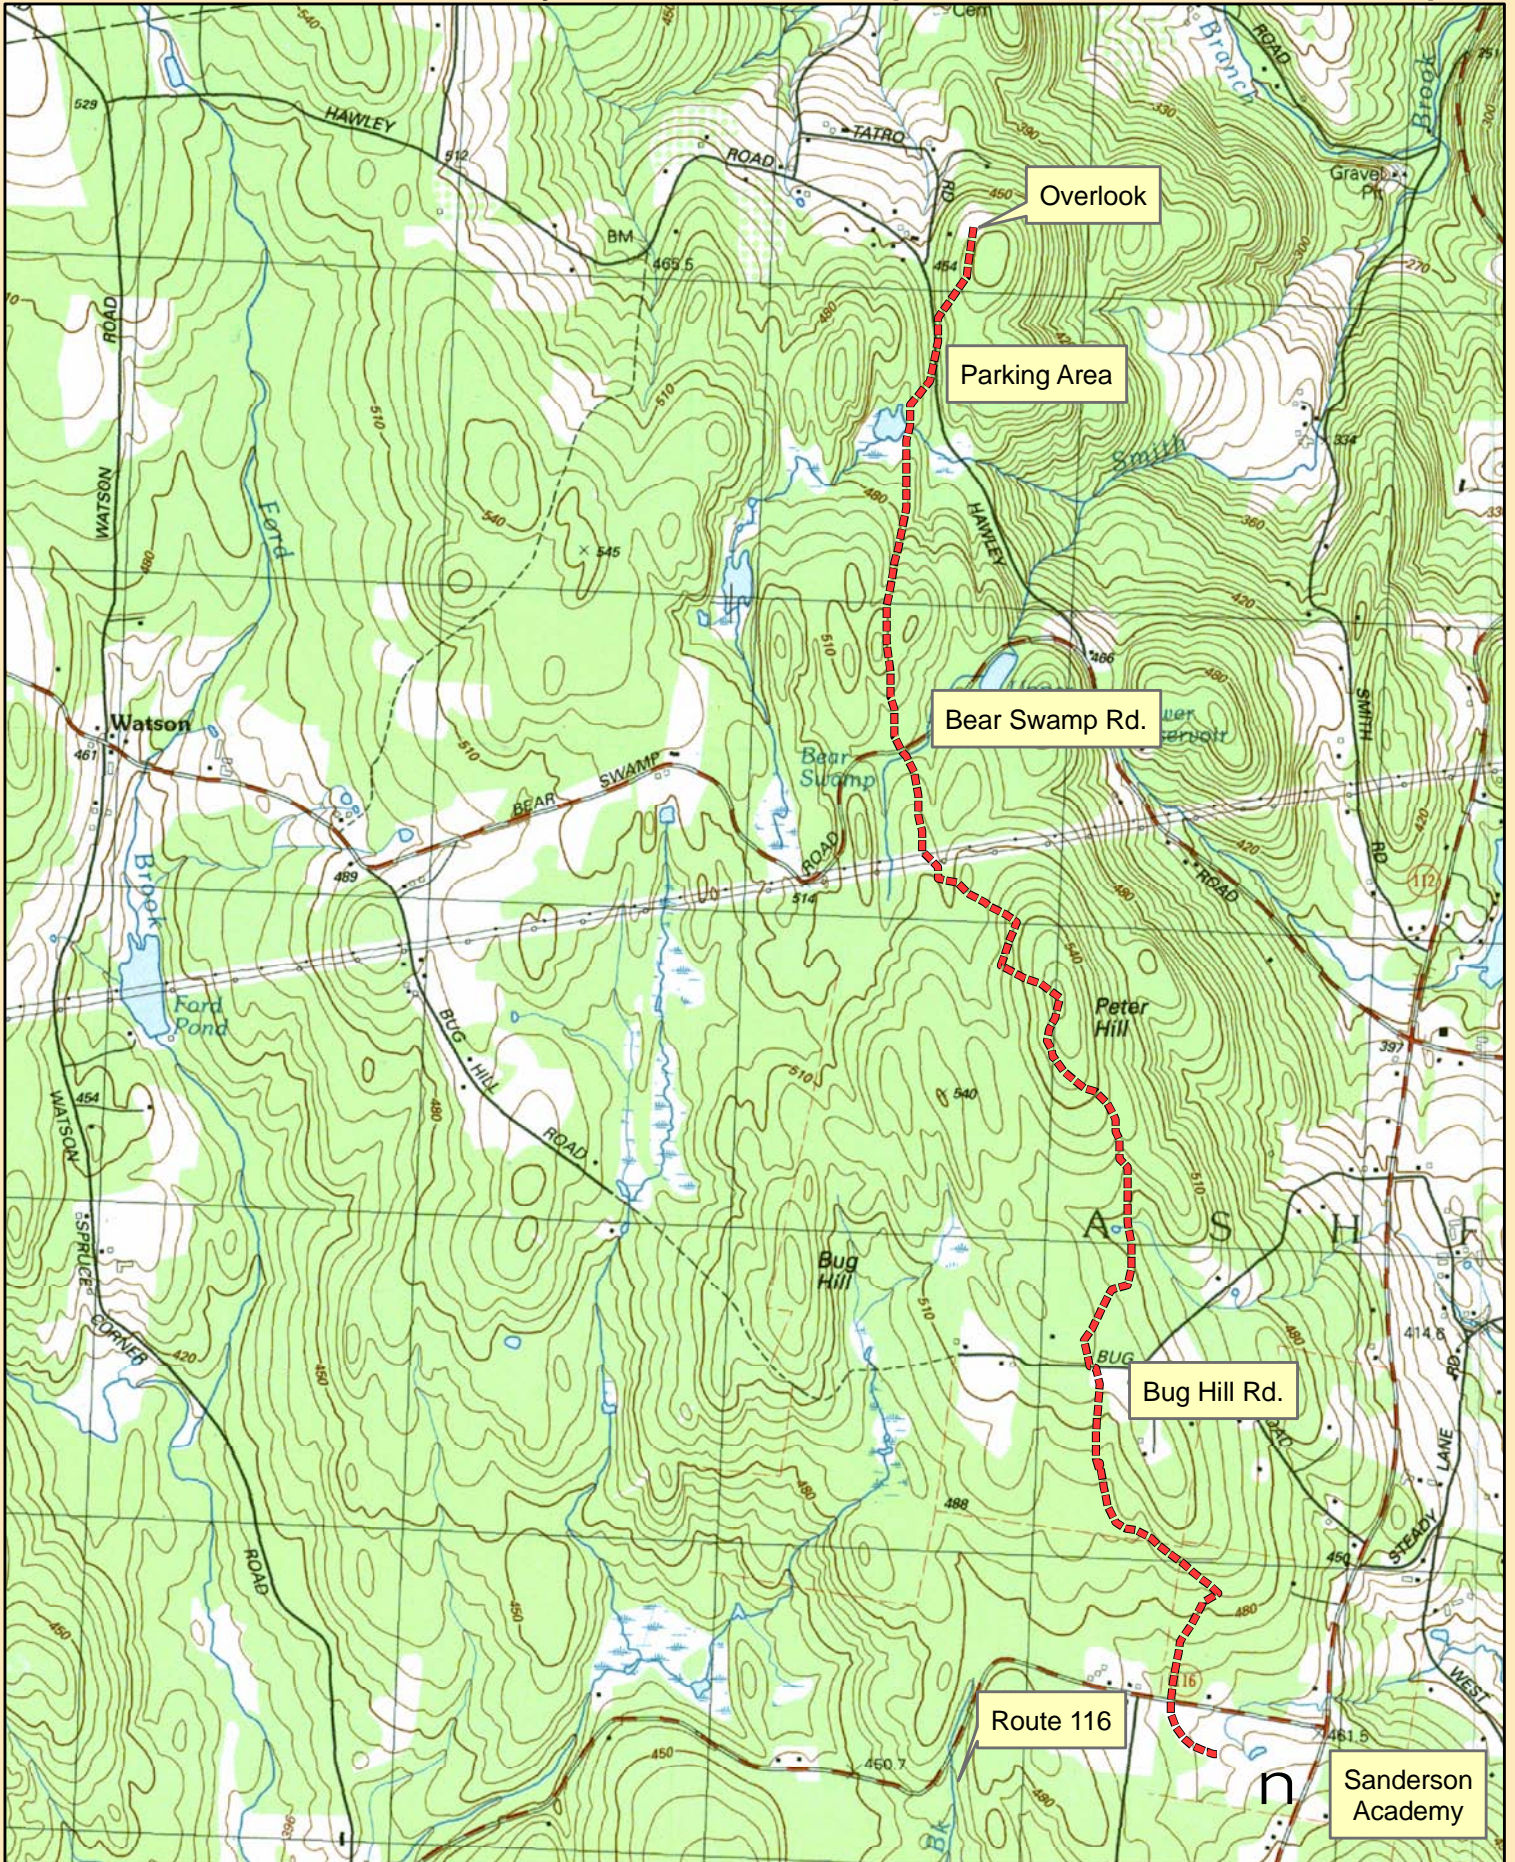

Sanderson Academy - Bear Swamp Reservation Trail Map

u

0 650 1,300 2,600 3,900 5,200 Feet